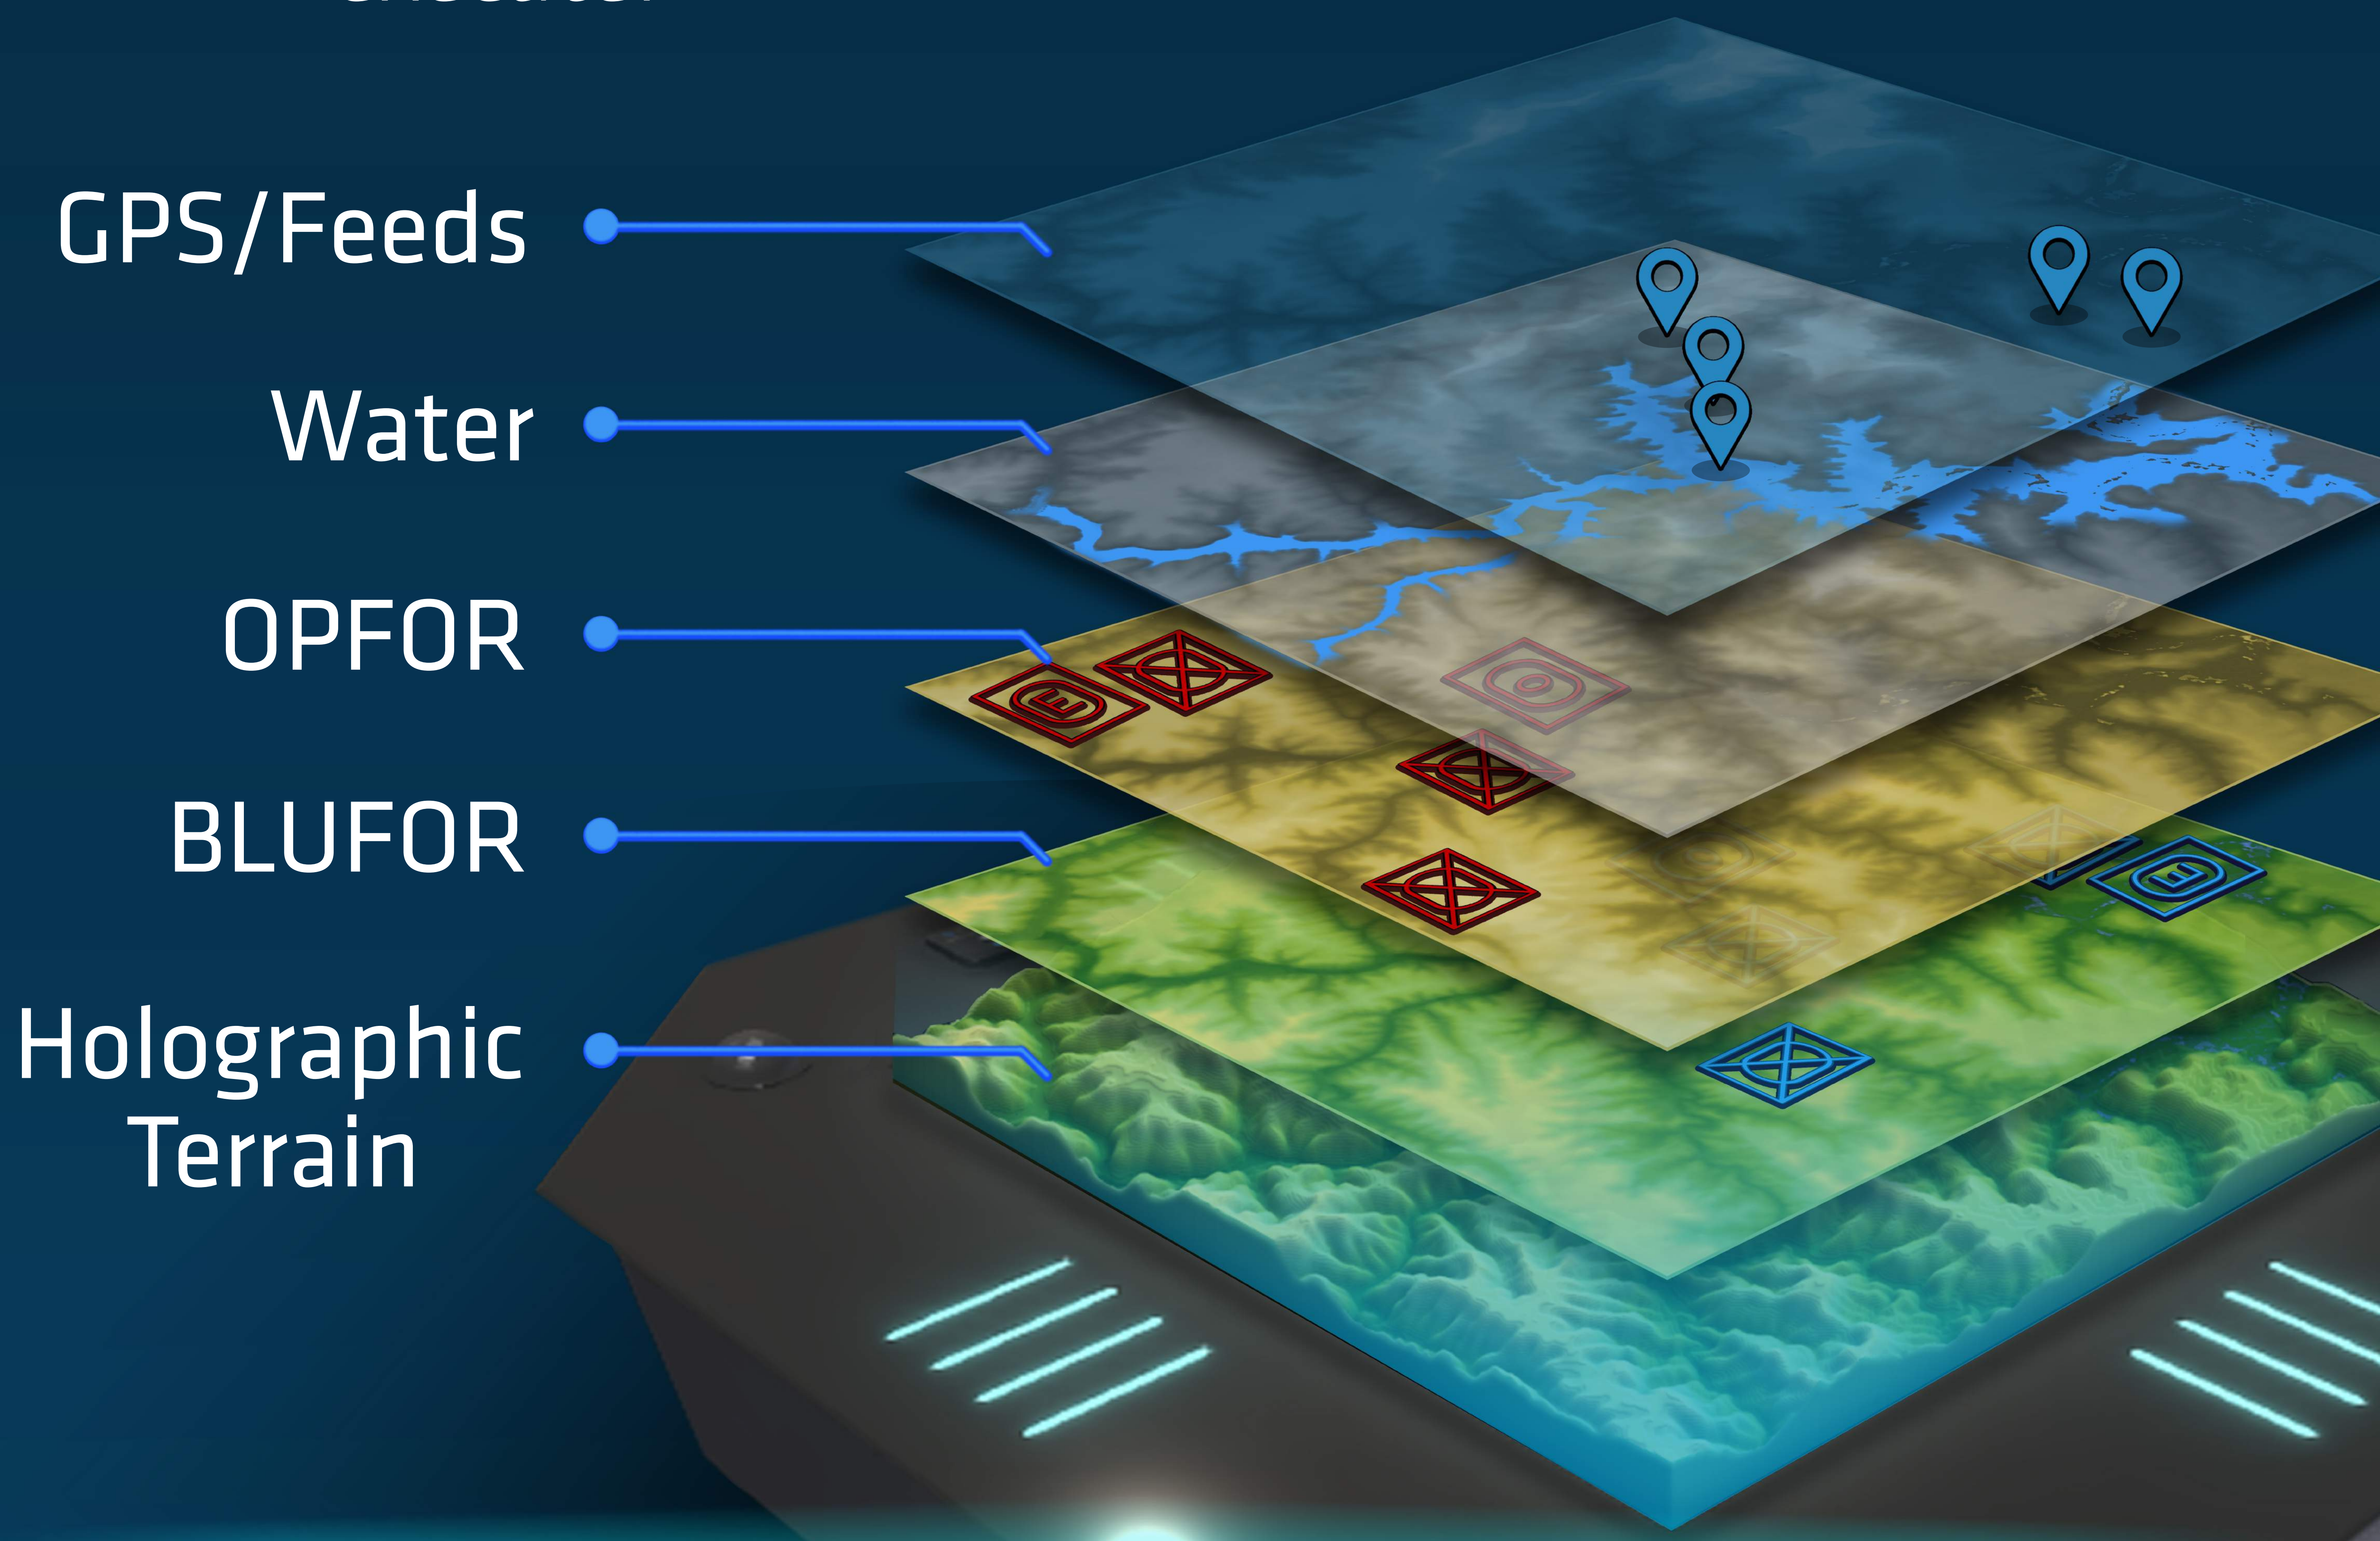

BATTLE TABLE

-  Enhanced decision making informed by intuitive understanding of real 3D terrain across the battlefield or close quarter engagements.
-  View multiple overlays and even split unique views to each user for wargaming and training.
-  Commanders can provide a live 3D command briefing simultaneously to multiple locations without losing their situational awareness.
-  Interoperable with the Battle Wall, standard PC's and tablets to provide a connected environment in which to plan, rehearse and execute.