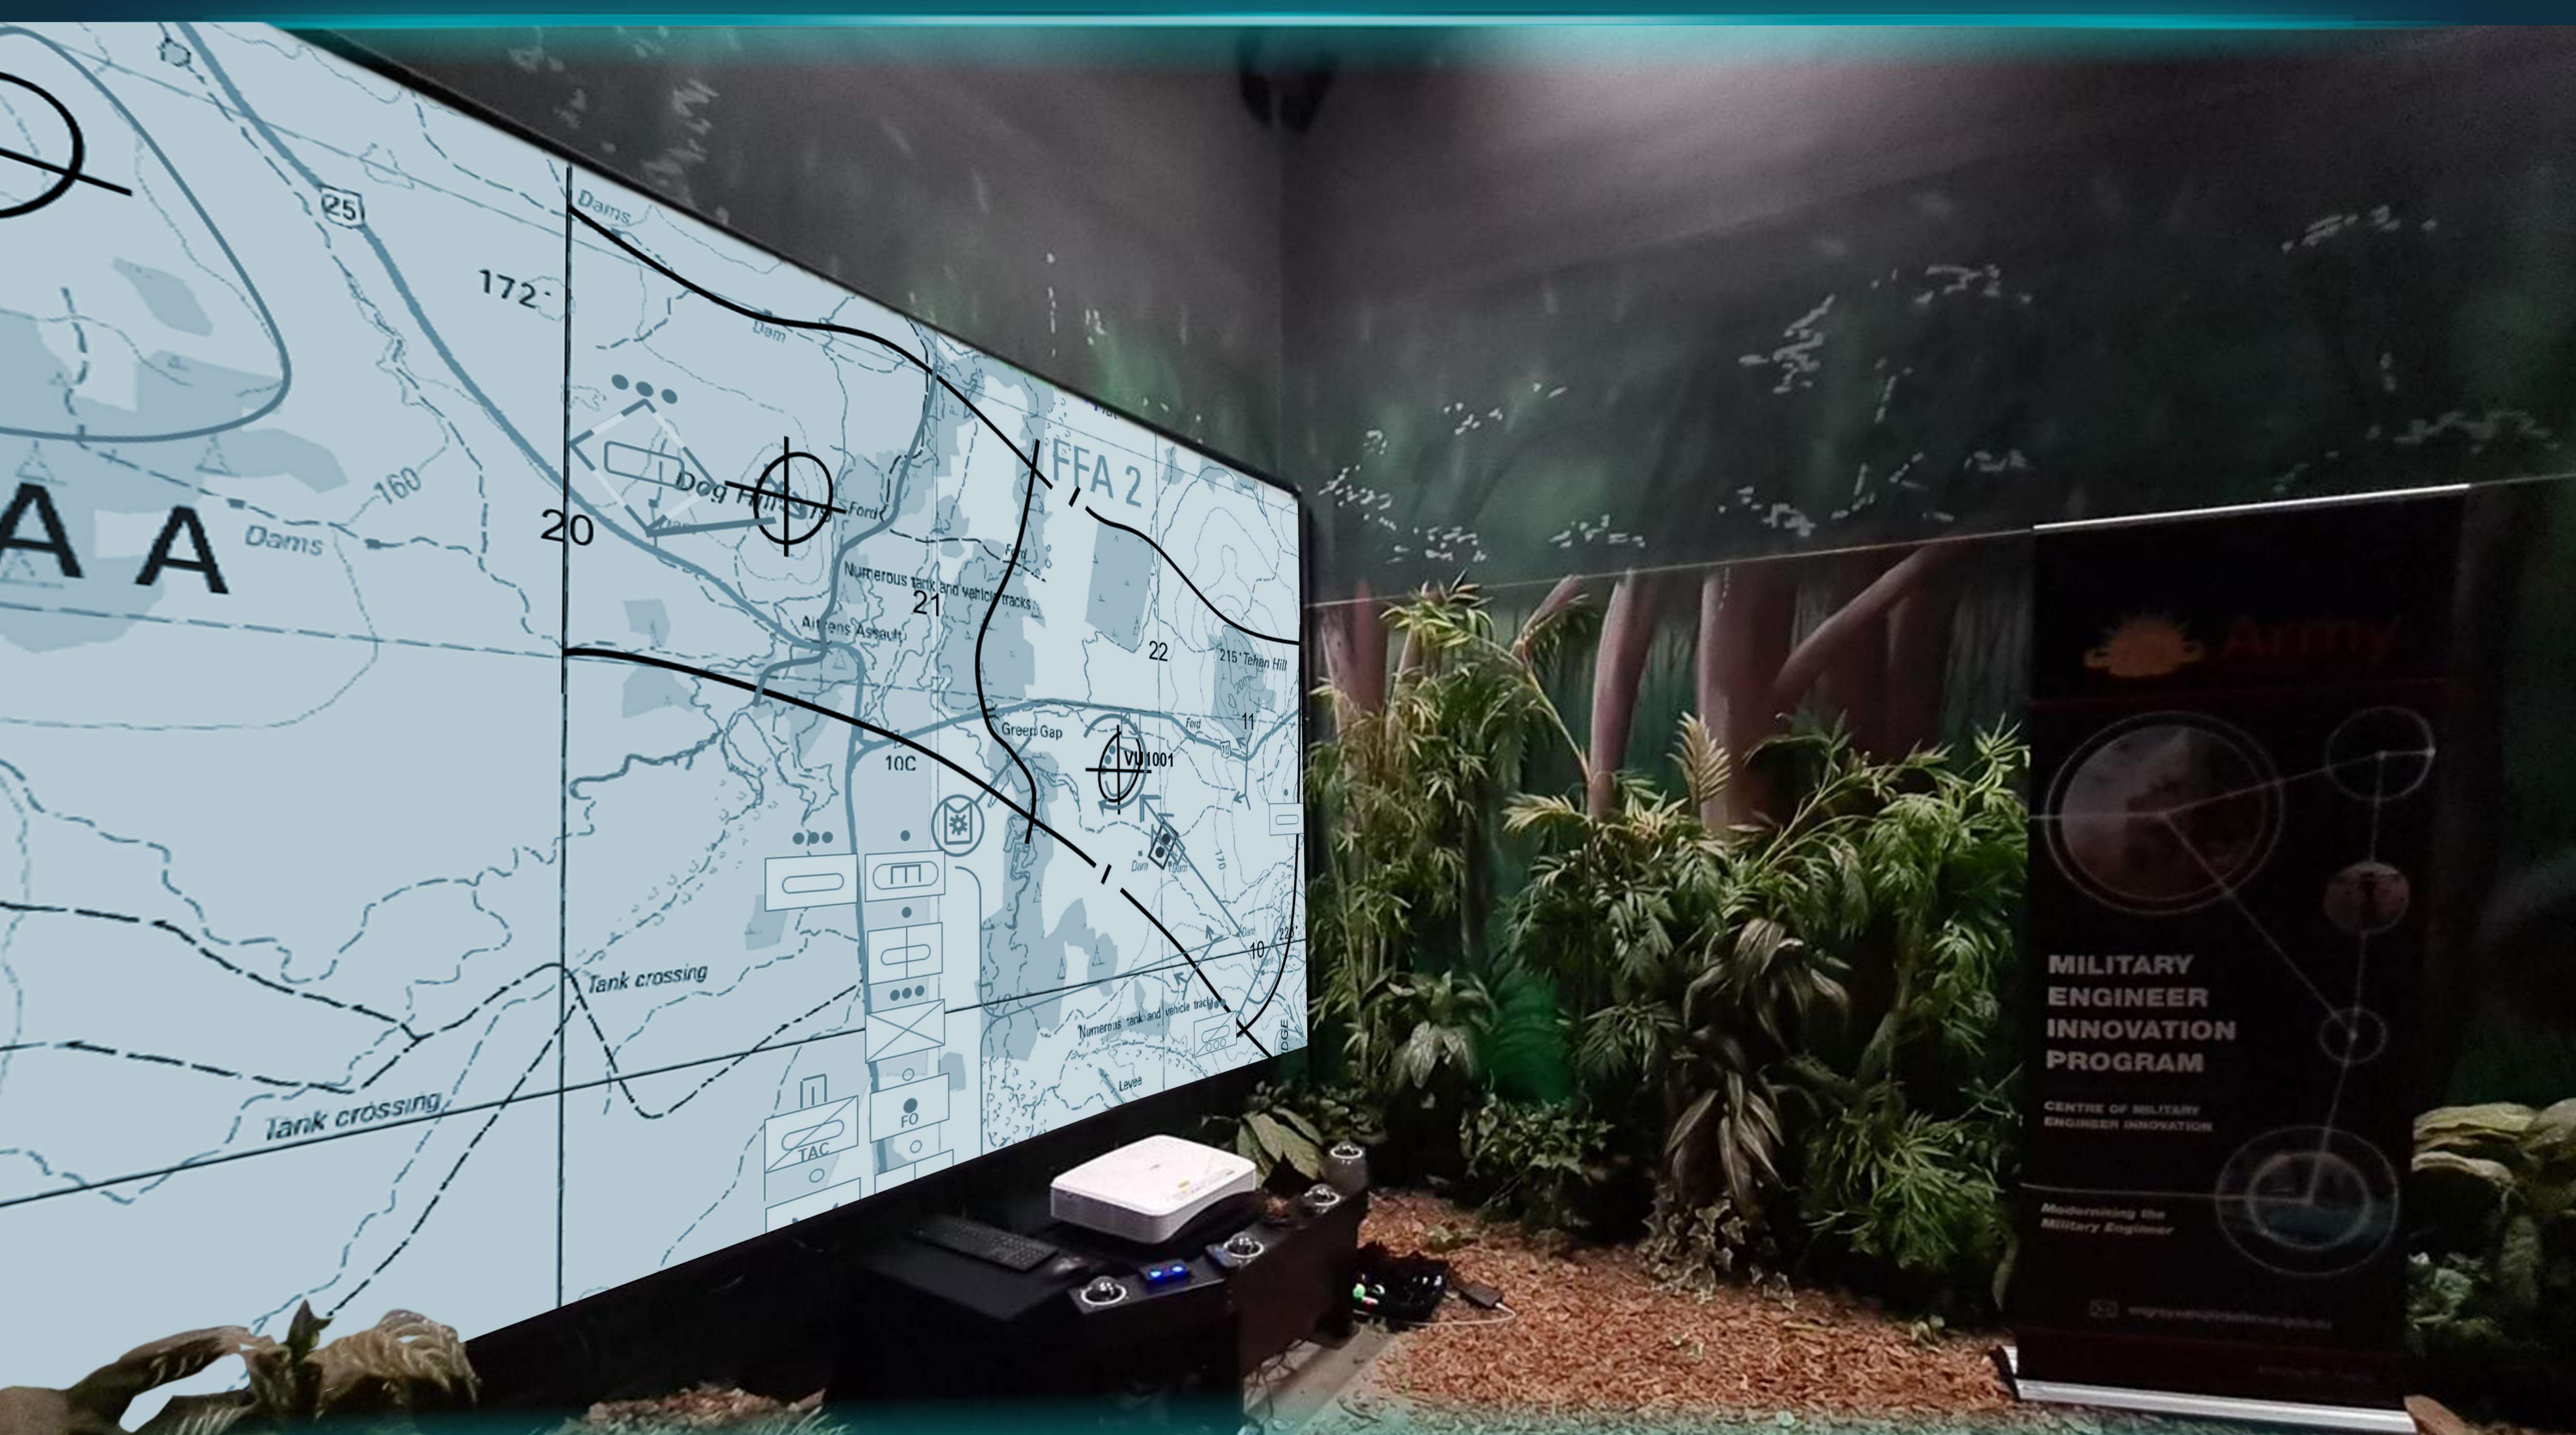

# BATTLE WALL

-  Holographic technology delivers a Common Operating Picture for a shared interactive 360 degree 3D view.
-  Rapid field deployment in austere environments with ruggedised design.
-  Many users can receive a live 3D command briefing simultaneously across multiple locations without losing their situational awareness.
-  Interoperable with the Battle Table, standard PC's and tablets to provide a connected environment in which to plan, rehearse and execute.